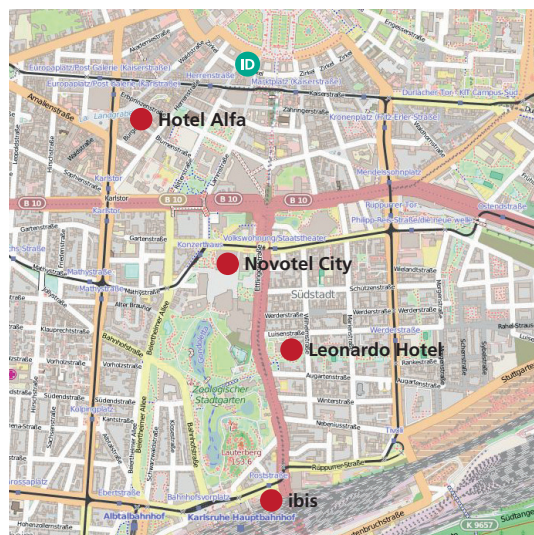

Hotel Alfa, ***

(single room ~ 55-75€)

Distance to International Department ca. 0,6 km
Bürgerstr. 4, 76133 Karlsruhe | Germany
Phone +49 (0)721 29926, E-mail: info@alfa-karlsruhe.de
Web: www.alfa-karlsruhe.com/

© OpenStreetMap contributors